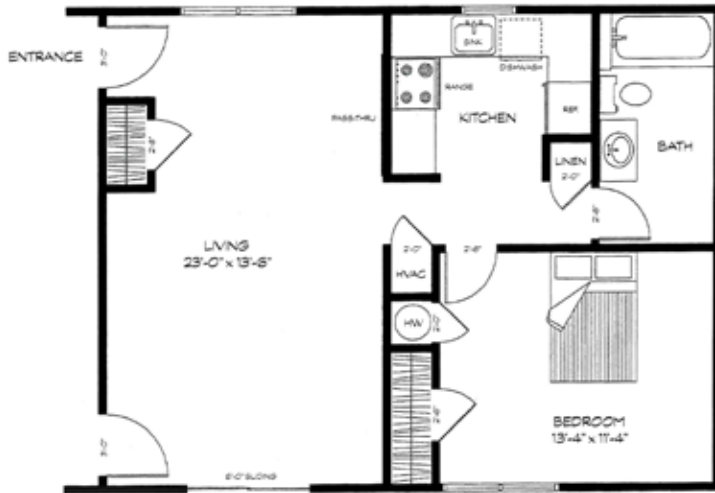

1-11 MAPLE STREET
Chester, CT

1, 2 & 3 BEDROOM
\$750 - \$1,400

1-11 MAPLE STREET

Chester, CT

1, 2 & 3 BEDROOM: \$750 - \$1,400

Lovely 1 and 2 Bedroom apartments located just a few steps from all that Chester center has to offer. Walk to shops, restaurants and art galleries as well as the many fun festivals that Chester holds in town. Fall brings the farmers market just steps from your front door!

- On site maintenance
- On-site laundry
- Storage
- Pet friendly

SAMPLE FLOOR PLANS

1 BEDROOM

2 FLOORS

2 BEDROOM

For more information on this property, please contact

Kate Bauer | kate@blpent.com
t 860.990.5054 | f 860.391.0537